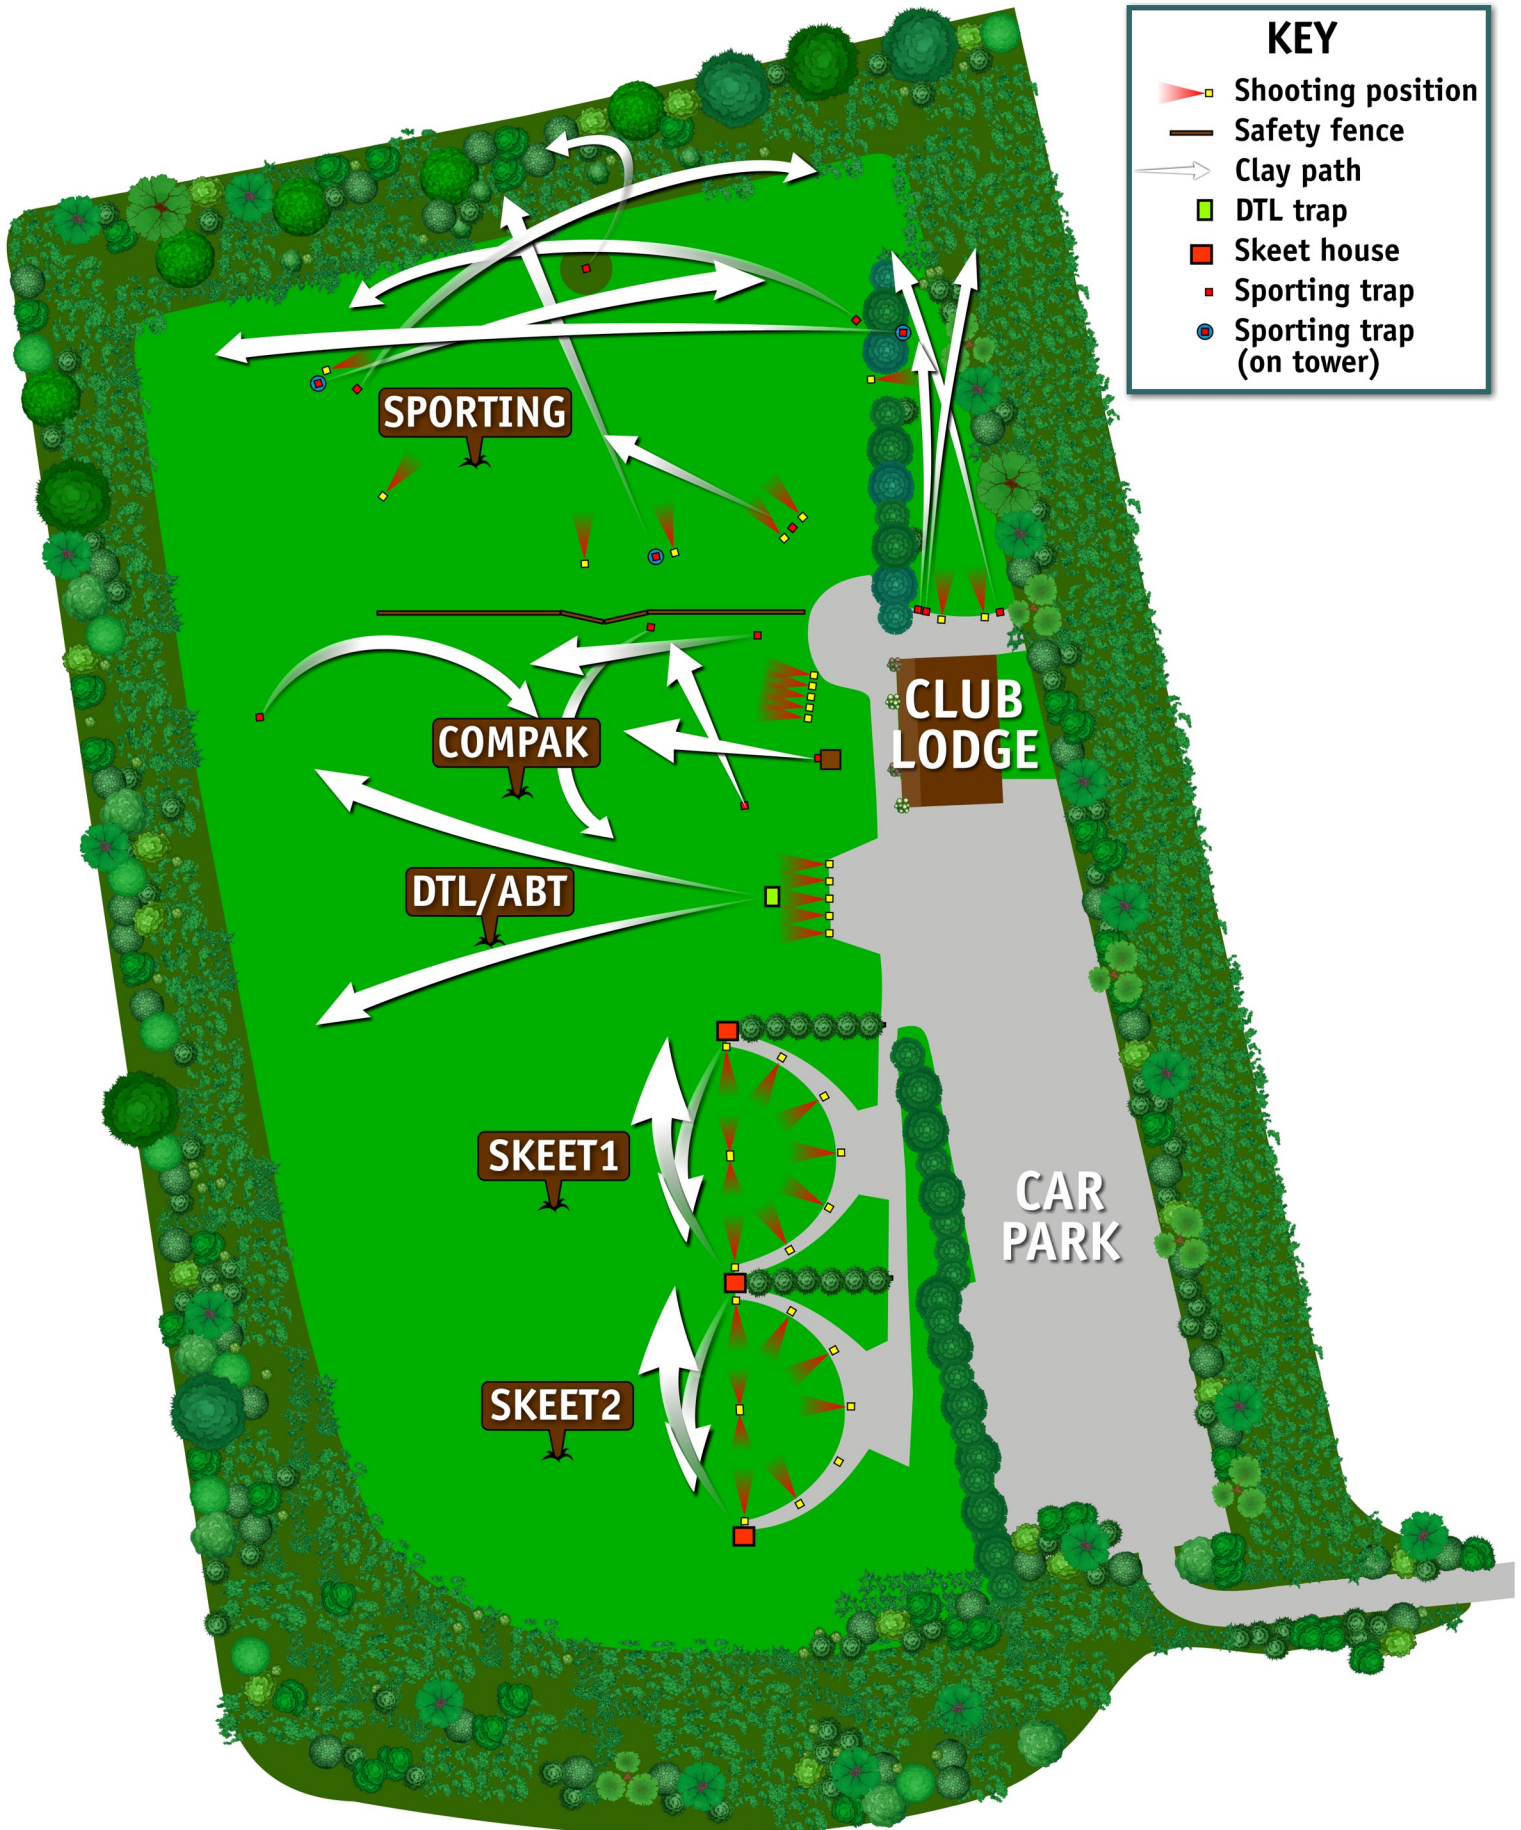

LOWES LANE CLAY SHOOTING GROUND

Lowes Lane
Swarkestone
Derbyshire
DE73 1JA
07866 291186
01530 814729

Please correspond to:
195 Thornborough Road
Coalville
Leicestershire
LE67 3TN

shoot@loweslane.co.uk

KEY

- Shooting position
- Safety fence
- Clay path
- DTL trap
- Skeet house
- Sporting trap
- Sporting trap (on tower)